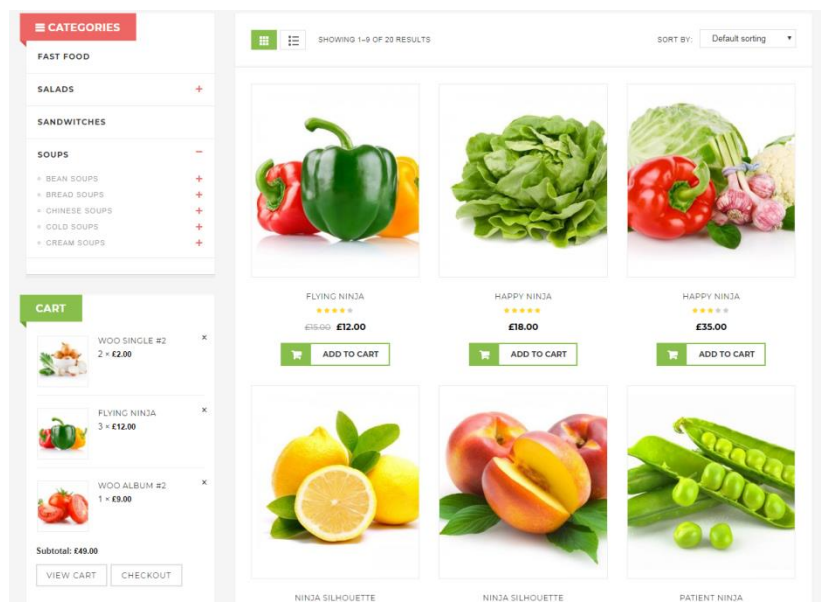

E Store

Online shopping is a form of electronic commerce which allows consumers to directly buy goods or services from a seller over the Internet using a web browser. ... When will add “store” site **www.estore.com** to enable businesses to buy product from website.

What we will do:

- 1) Add “Store” link on current E Store Food website to redirect to store
- 2) Implement store new site to display product categories and associated products. At high level it will look like below image. The store highlights:
 - a. Product Category and their products
 - b. Product Detail Page
 - c. Discount on the product price
 - d. Showcase popular products
 - e. Create product images for website
 - f. Upload your current products and images on store site
 - g. Checkout and Payment Processing