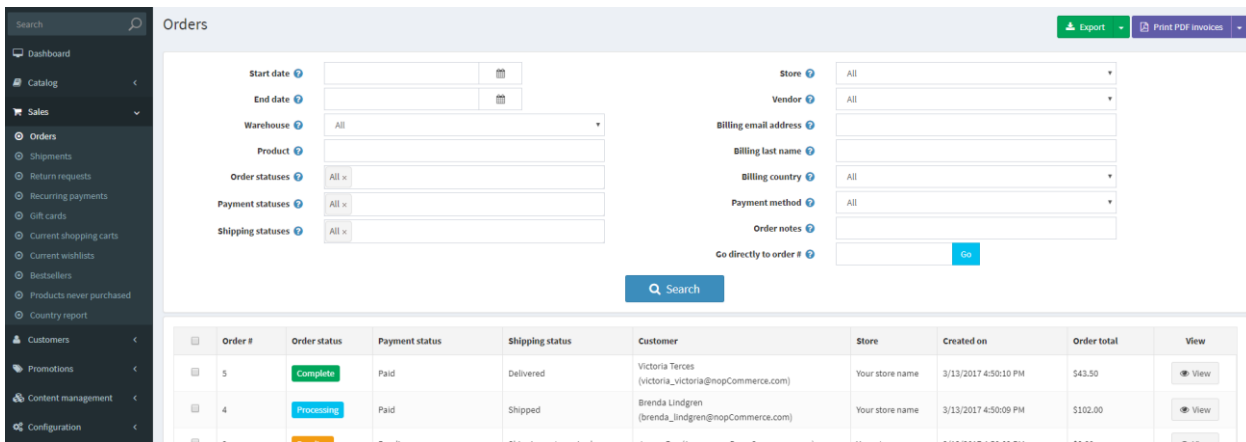

E Store

Online shopping is a form of electronic commerce which allows consumers to directly buy goods or services from a seller over the Internet using a web browser. ... When will add “store” site **www.estore.com** to enable businesses to buy product from website.

What we will do:

- 1) Add “Store” link on current E Store Food website to redirect to store
- 2) Implement store new site to display product categories and associated products. At high level it will look like below image. The store highlights:
 - a. Product Category and their products
 - b. Product Detail Page
 - c. Discount on the product price
 - d. Showcase popular products
 - e. Create product images for website
 - f. Upload your current products and images on store site
 - g. Checkout and Payment Processing

- 3) Setup Store Admin as show below which cover at high level:
 - a. Upload new product and their description
 - b. Setup price of the products
 - c. Setup discount on the product
 - d. Setup deals on the product
 - e. Get all purchased item list *and many more*